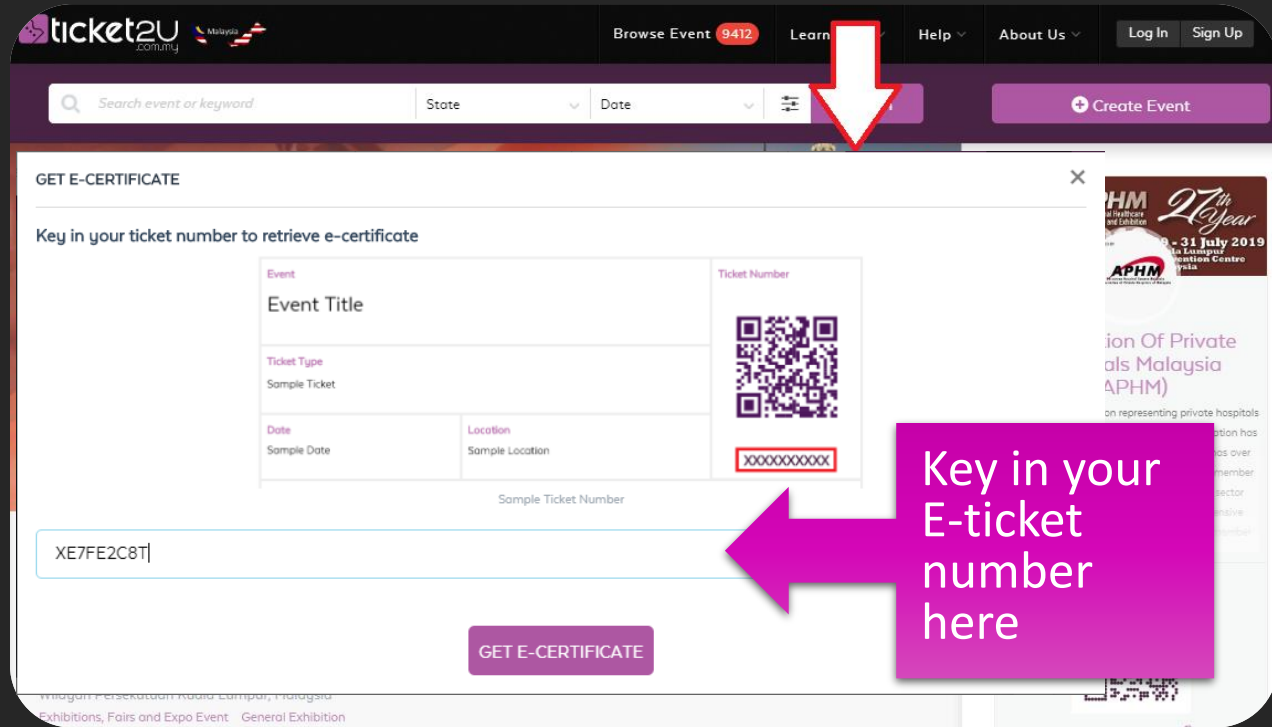

2

Key in URL

(<https://www.ticket2u.com.my/event/11281/>)

Ticket2u Fast Search

The screenshot shows the Ticket2u website interface for the event 'APHM International Healthcare Conference and Exhibition 2019'. The page features a purple header with navigation links like 'Browse Event 9412', 'Learn More', 'Help', 'About Us', 'Log In', and 'Sign Up'. A search bar is present with the text 'Search event or keyword'. The main content area includes an event banner with a cityscape background, buttons for 'Register Now', 'Retrieve Ticket', and 'E-Certificate', and a countdown timer showing 0 Days, 19 Hours, 59 Minutes, and 58 Seconds. The event details specify the location as 'Kuala Lumpur Convention Centre' and the dates as '29 - 31 Jul 2019, 8:00AM'. A QR code for event links is also visible.

Ticket2u.com

Deck : Ticket2u E-Certificate

Ticket2u Proposal

3 Click on  E-Certificate button

Ticket2u Fast Search

Ticket2u.com

4

Key in your e-ticket number
(Under the QR code at E-ticket)

Ticket2u Fast Search

Ticket2u.com

5

Click on Print or Download your e-certificate

Click here to print or download

Ticket2u Fast Search

Ticket2u.com

Thank You!