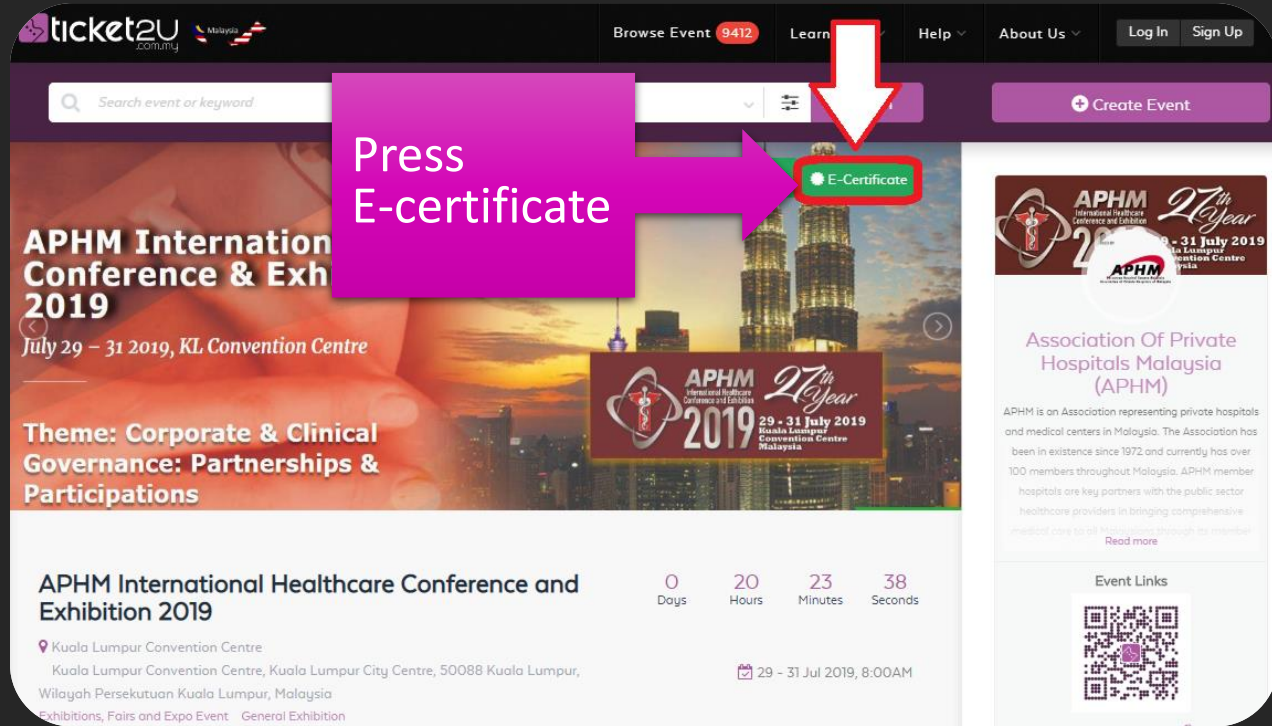

2

Key in URL

(<https://www.ticket2u.com.my/event/11281/>)

Ticket2u Fast Search

The screenshot shows the Ticket2u website interface for the event 'APHM International Healthcare Conference and Exhibition 2019'. The page features a purple header with navigation links like 'Browse Event 9412', 'Learn More', 'Help', 'About Us', 'Log In', and 'Sign Up'. A search bar is present with the text 'Search event or keyword'. The main content area includes an event banner with a cityscape background, buttons for 'Register Now', 'Retrieve Ticket', and 'E-Certificate', and a countdown timer showing 0 Days, 19 Hours, 59 Minutes, and 58 Seconds. The event details specify the location as 'Kuala Lumpur Convention Centre' and the dates as '29 - 31 Jul 2019, 8:00AM'. A QR code for event links is also visible.

Ticket2u.com

Deck : Ticket2u E-Certificate

Ticket2u Proposal

3 Click on  E-Certificate button

Ticket2u Fast Search

Ticket2u.com

4

Key in your e-ticket number
(Under the QR code at E-ticket)