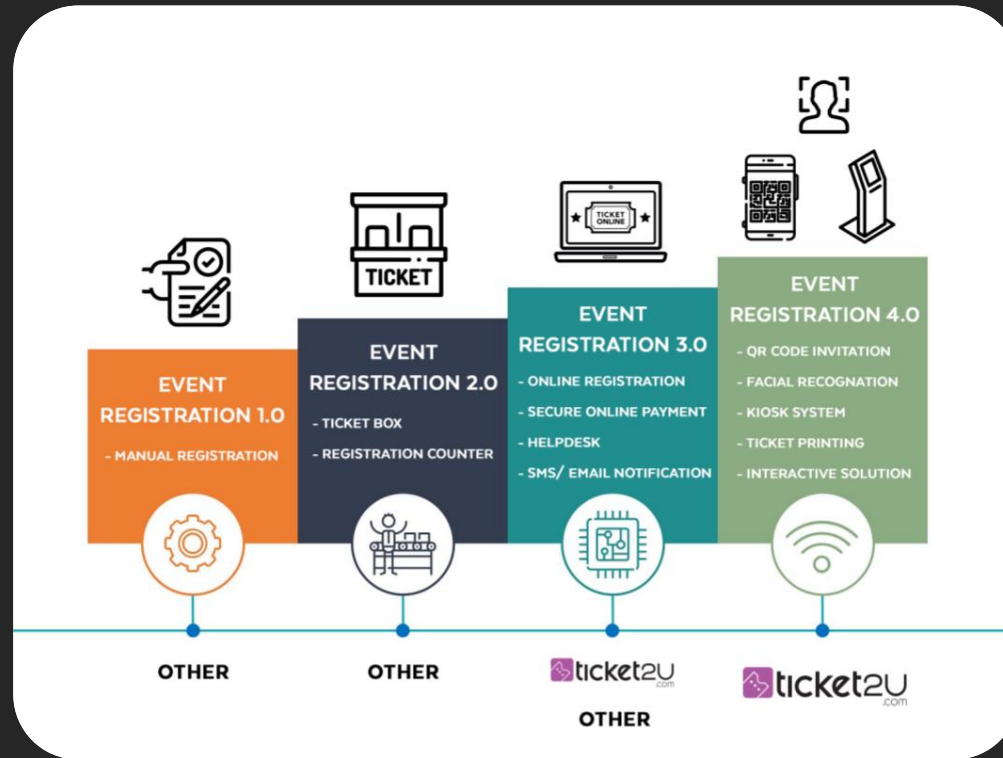

2019 : Industrial 4.0

Ticket2u Fast Search

Ticket2u.com

- 1 Open any Web Browser (Chrome/Safari)
- 2 Key in event URL (<https://www.ticket2u.com.my/event/11281>)
- 3 Click on  button
- 4 Enter E-ticket Number
- 5 Click Print or Download your e-certificate

2

Key in URL

(<https://www.ticket2u.com.my/event/11281/>)

Ticket2u Fast Search

The screenshot shows the Ticket2u website interface for the event 'APHM International Healthcare Conference and Exhibition 2019'. The page features a purple header with navigation links like 'Browse Event 9412', 'Learn More', 'Help', 'About Us', 'Log In', and 'Sign Up'. A search bar is present with the text 'Search event or keyword'. The main content area includes an event banner with a cityscape background, buttons for 'Register Now', 'Retrieve Ticket', and 'E-Certificate', and a countdown timer showing 0 Days, 19 Hours, 59 Minutes, and 58 Seconds. The event details specify the location as 'Kuala Lumpur Convention Centre' and the dates as '29 - 31 Jul 2019, 8:00AM'. A QR code for event links is also visible.

Ticket2u.com

Deck : Ticket2u E-Certificate

Ticket2u Proposal

3 Click on  E-Certificate button

Ticket2u Fast Search

Ticket2u.com

4

Key in your e-ticket number
(Under the QR code at E-ticket)